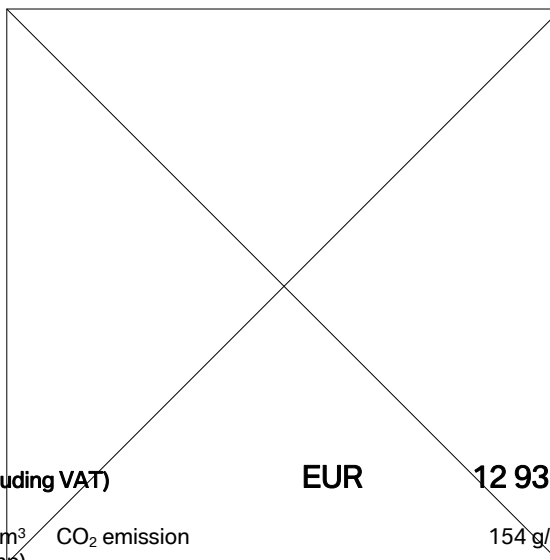

BMW Vertriebs GmbH

BMW Motorrad Bulgaria
 Ionut Batu
 x 1
 111111 Sofia

Quotation

Quotation No.
 Date
 Sales Person
 Phone
 Mobile
 Fax
 e-mail
 Valid until

9
 06.12.2013
 Ionut Batu

0D02	BMW Motorrad S 1000 R (price including VAT)	EUR	12 935,68
Technical Data			
Capacity	999 cm ³	CO ₂ emission	154 g/km
Output	118 kW (161 hp)		

Colour and upholstery (price including VAT)

NB5	Light White uni	EUR	0,00
		EUR	0,00

Standard equipment (price including VAT)

Optional equipment (price including VAT)

227	SPORT PACKAGE	EUR	797,10
177	Gear shift assistant	EUR	0,00
182	Dynamic Traction Control (DTC)	EUR	0,00
224	Driving mode pro	EUR	0,00
538	Cruise control	EUR	0,00